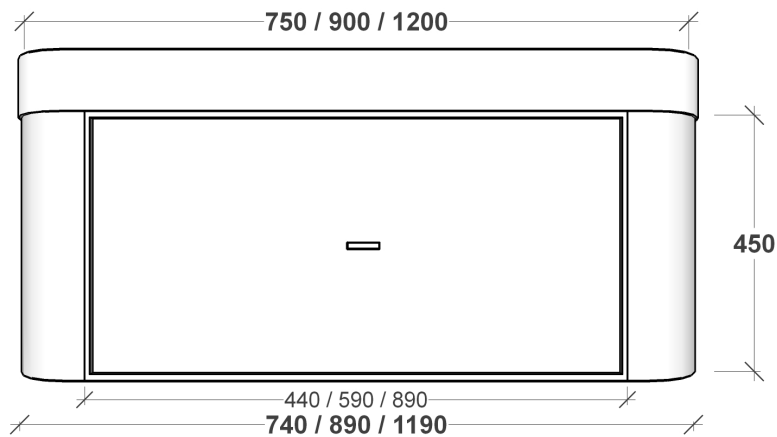

CONTOUR DELUXE SPECIFICATIONS

RIFCO

EST. 1975

SIDE VIEW

FRONT VIEW

ALL SIZES SHOWN ARE NOMINAL & SHOULD BE CHECKED PRIOR TO
INSTALLATION