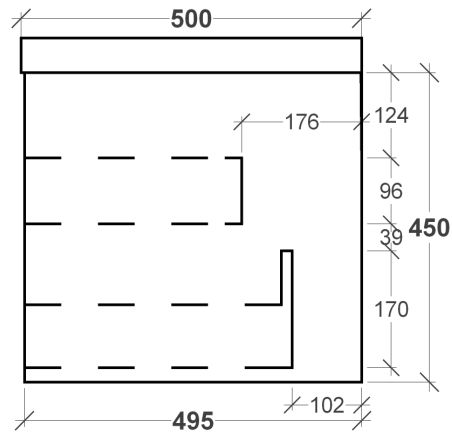

CONTOUR DELUXE SPECIFICATIONS

RIFCO

EST. 1975

SIDE VIEW

FRONT VIEW

ALL SIZES SHOWN ARE NOMINAL & SHOULD BE CHECKED PRIOR TO
INSTALLATION