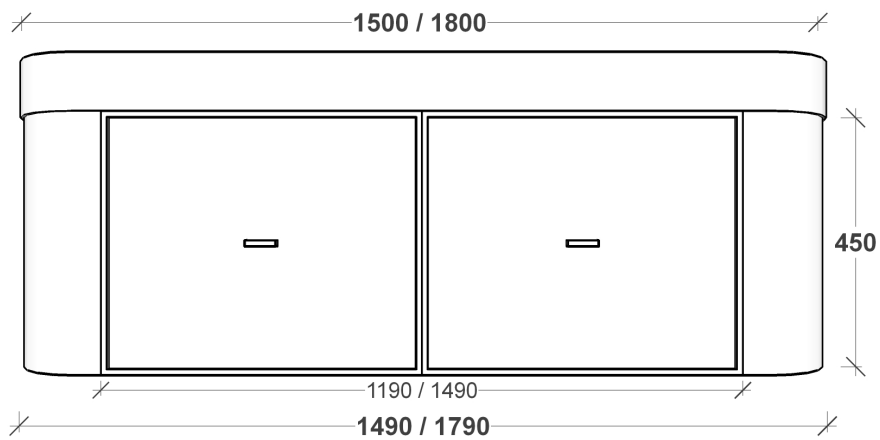

CONTOUR DELUXE SPECIFICATIONS

RIFCO

EST. 1975

SIDE VIEW

FRONT VIEW

ALL SIZES SHOWN ARE NOMINAL & SHOULD BE CHECKED PRIOR TO
INSTALLATION